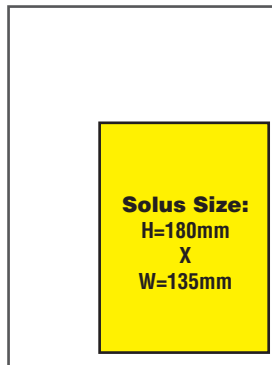

BAKERY MAGAZINES ADVERTISING DATA

Bleed
(extra 3mm that is needed to ensure no white shows)

Bleed Ad: H=303mm x W=216mm

Actual Page/Ad Size (A4): H=297mm x W=210 mm

No bleed: H=270mm X W=186 mm

Bleed advert: H=148 X W=216mm

Actual Advert Size: H=145mm X W=210mm

No Bleed: H=130mm X W=186 mm

IMPORTANT: MATCHING YOUR ADVERT COLOURS

We know your company colours and logo colours are important to your brand image. To ensure our printers get those colours exactly as you see them please have your design agency create a high quality colourproof (Cromalin/Matchproof) which you can check first, once your happy please post the guide to us to send to our printer so they can see the desired result.

1/4 Page across: H= 65mm X W= 186mm

Frontcover Advert

300 x 213mm ALSO APPLIES TO ASIA BAKER & EUROPEAN BAKER

Email your Advert

Email Adverts to: production@crier.co.uk

Why not save yourself Time & Money by emailing us your advert direct! Send adverts as: pdf or tif files