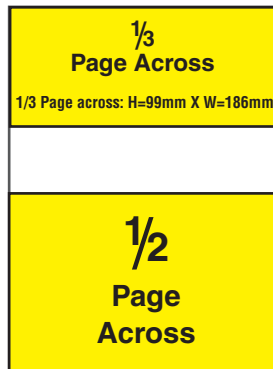

BAKERY MAGAZINES ADVERTISING DATA

Bleed
(extra 3mm that is needed to ensure no white shows)

Bleed Ad: H=303mm x W=216mm

Actual Page/Ad Size (A4): H=297mm x W=210 mm

No bleed: H=270mm X W=186 mm

Bleed advert: H=148 X W=216mm

Actual Advert Size: H=145mm X W=210mm

No Bleed: H=130mm X W=186 mm

IMPORTANT: MATCHING YOUR ADVERT COLOURS

We know your company colours and logo colours are important to your brand image. To ensure our printers get those colours exactly as you see them please have your design agency create a high quality colourproof (Cromalin/Matchproof) which you can check first, once your happy please post the guide to us to send to our printer so they can see the desired result.

1/4 Page across: H= 65mm X W= 186mm

Frontcover Advert

300 x 213mm ALSO APPLIES TO ASIA BAKER & EUROPEAN BAKER

Email your Advert

Email Adverts to: production@crier.co.uk

Why not save yourself Time & Money by emailing us your advert direct! Send adverts as: pdf or tif files