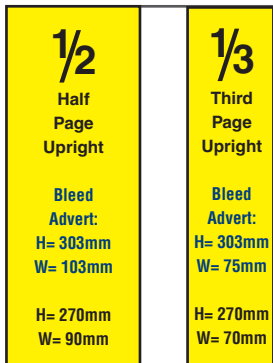

Double Page Spread (DPS) Please see our DPS PDF with full information on gutter requirements