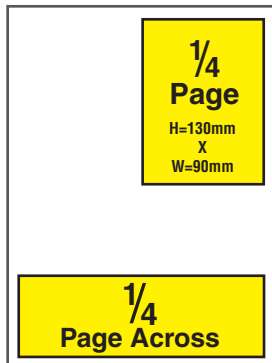

BAKERY MAGAZINES ADVERTISING DATA

Bleed
(extra 3mm that is needed to ensure no white shows)

Bleed Ad: H=303mm x W=216mm

Actual Page/Ad Size (A4): H=297mm x W=210 mm

No bleed: H=270mm X W=186 mm

Bleed advert: H=148 X W=216mm

Actual Advert Size: H=145mm X W=210mm

No Bleed: H=130mm X W=186 mm

IMPORTANT: MATCHING YOUR ADVERT COLOURS

We know your company colours and logo colours are important to your brand image. To ensure our printers get those colours exactly as you see them please have your design agency create a high quality colourproof (Cromalin/Matchproof) which you can check first, once your happy please post the guide to us to send to our printer so they can see the desired result.

1/4 Page across: H= 65mm X W= 186mm

Frontcover Advert

300 x 213mm ALSO APPLIES TO ASIA BAKER & EUROPEAN BAKER

Email your Advert

Email Adverts to: production@crier.co.uk

Why not save yourself Time & Money by emailing us your advert direct! Send adverts as: pdf or tif files